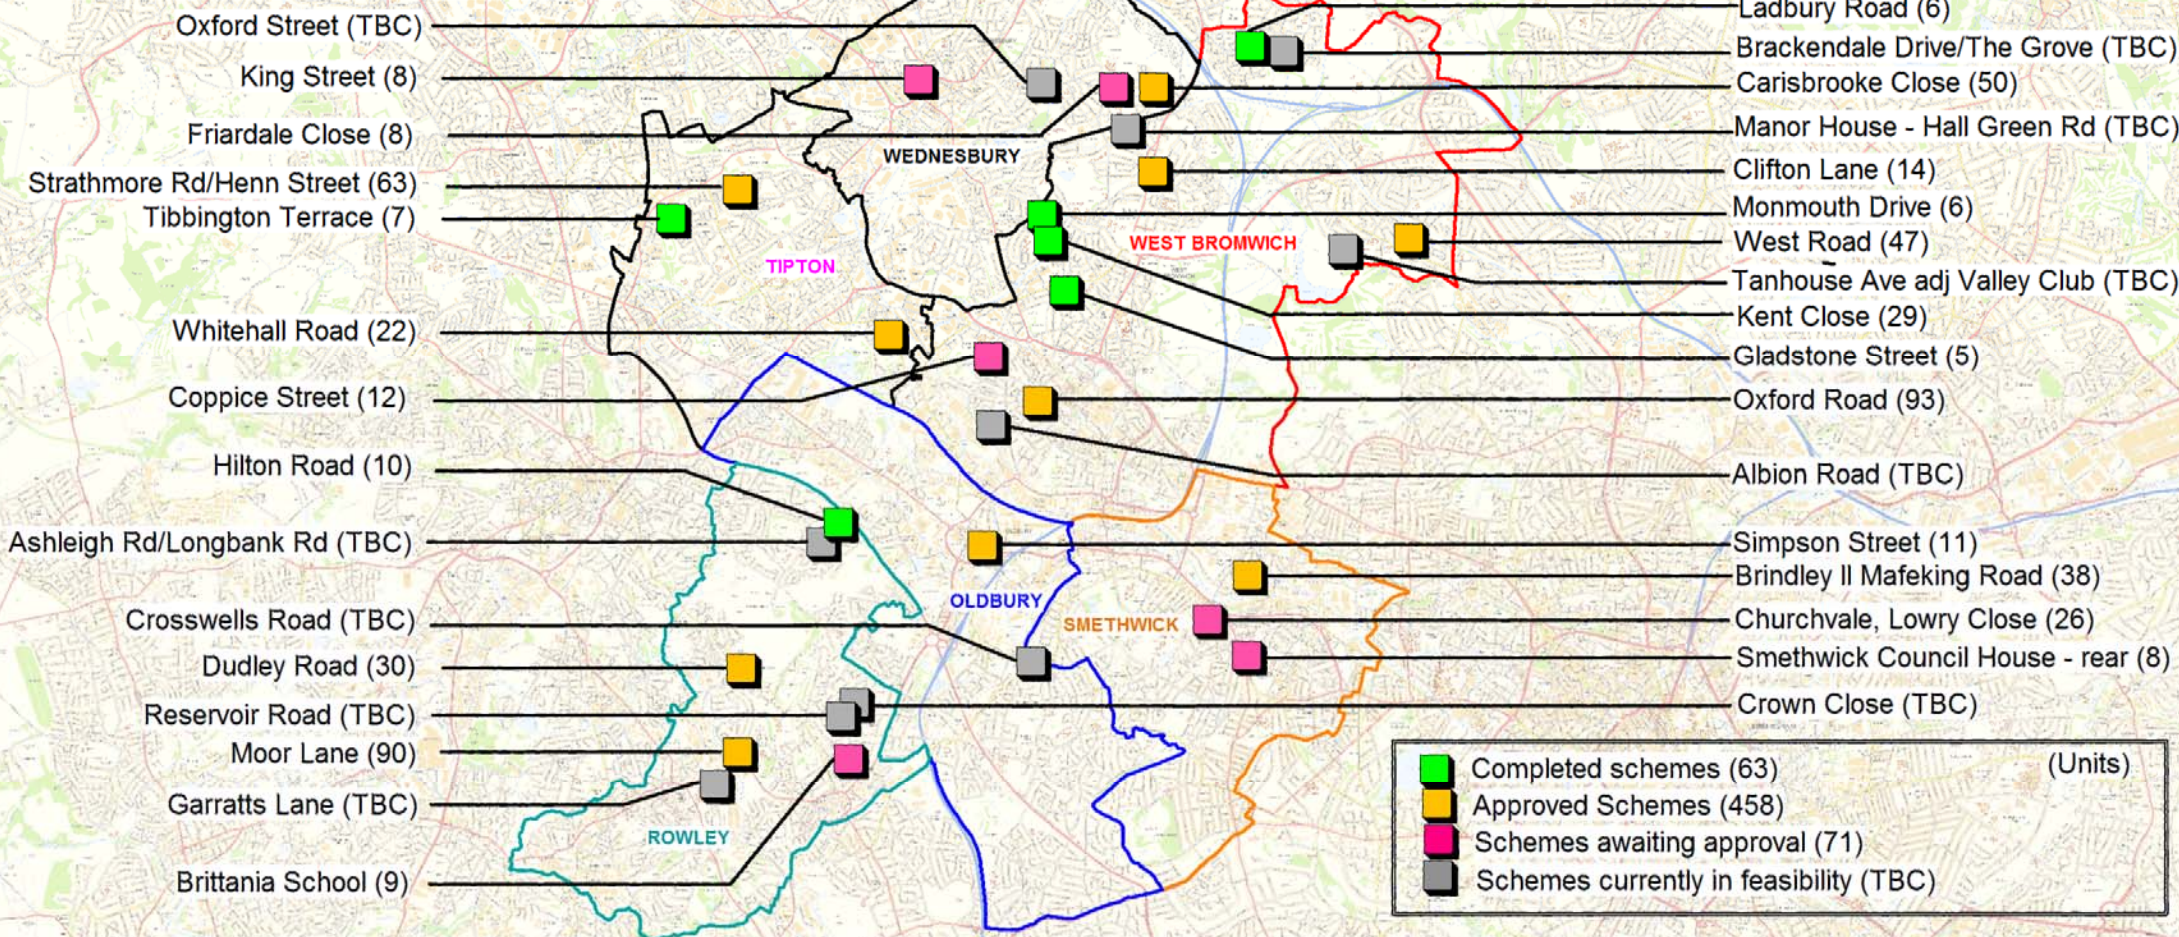

SMBC COUNCIL NEW BUILD

■	Completed schemes (63)	(Units)
■	Approved Schemes (458)	
■	Schemes awaiting approval (71)	
■	Schemes currently in feasibility (TBC)	